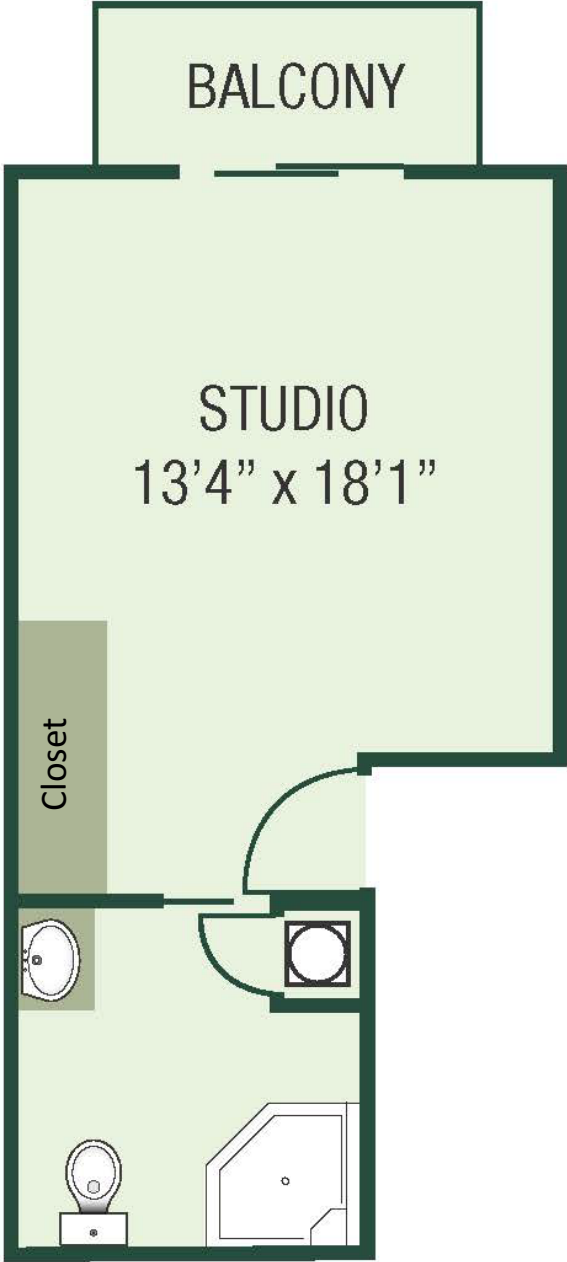

Private Studio

300 Square Feet

Hilltop Vistas Assisted Living