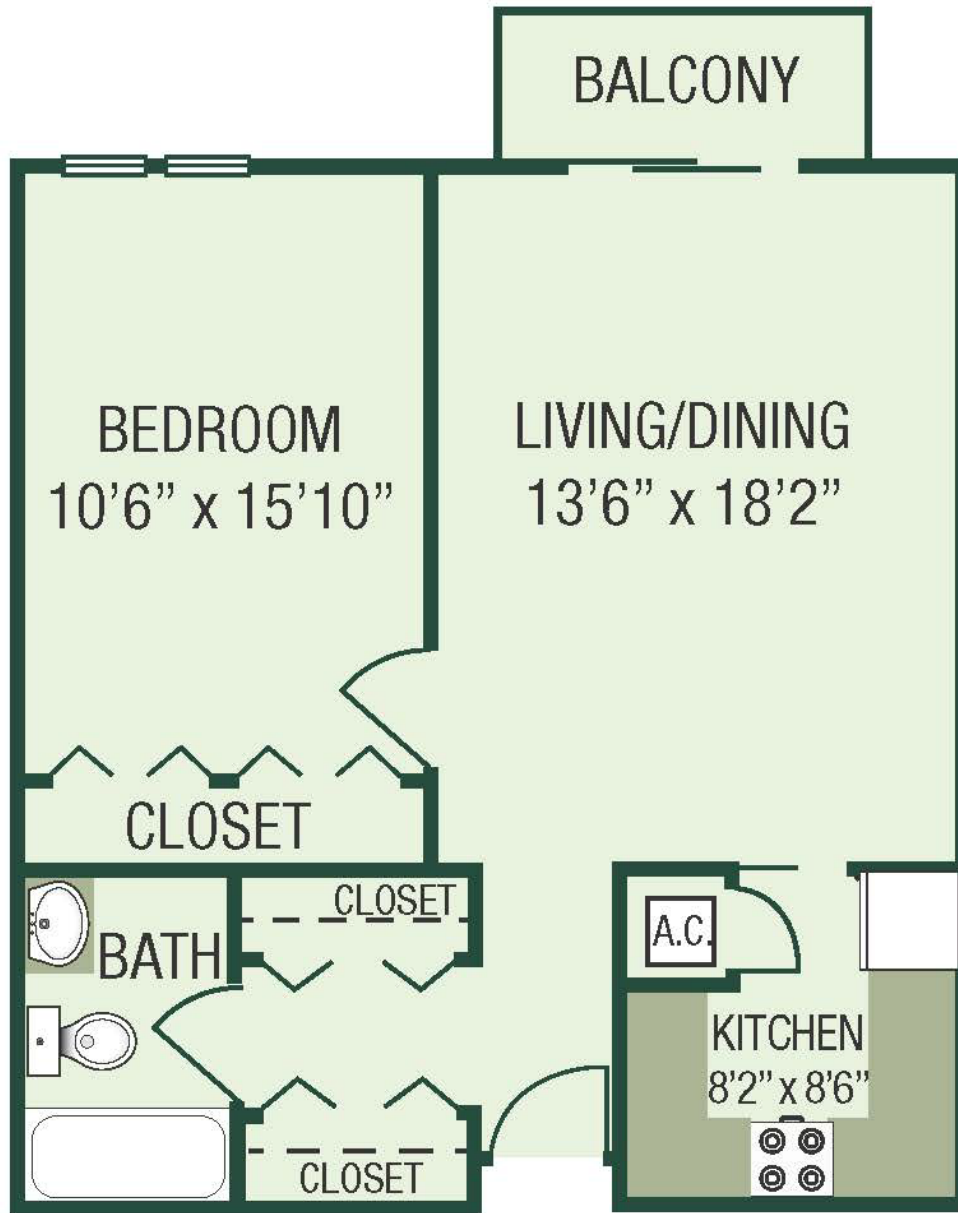

One-Bedroom I Apartment Home

630 Square Feet

Hilltop Vistas Assisted Living